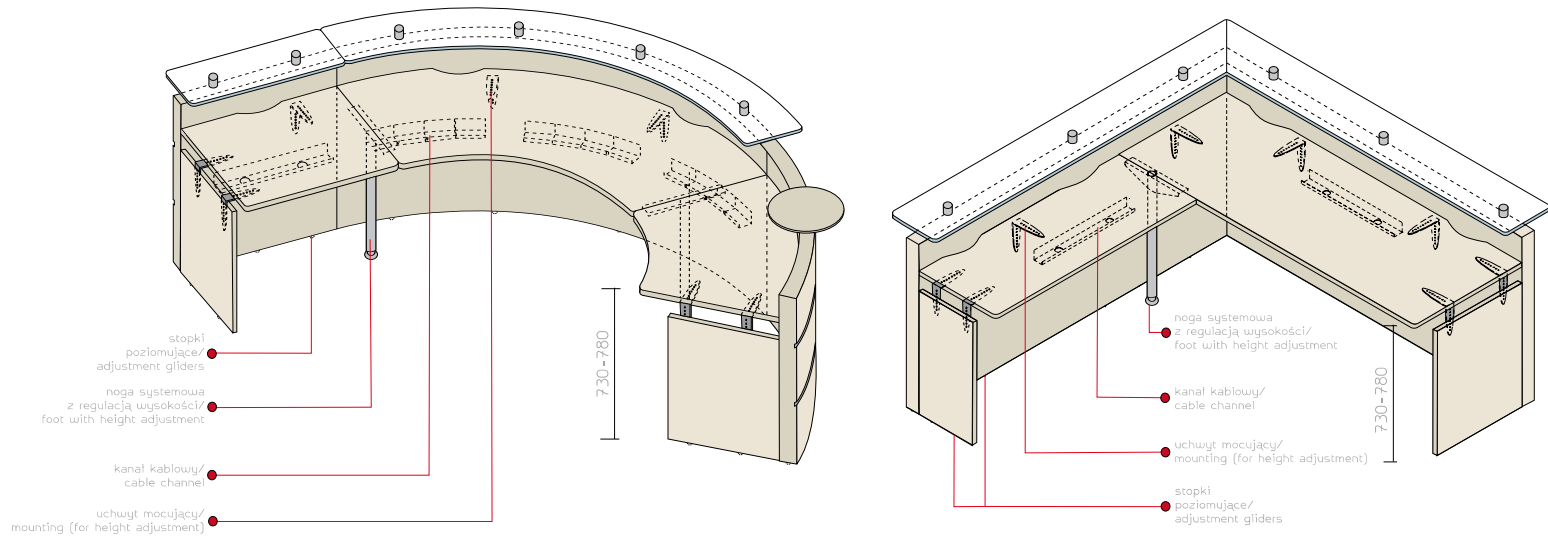

AUTHENTIC

|| eMeL style

|| imagined by maro

DESIGN PER SIN

|| developed by maro

NEW  
world  
ON  
the  
reception

|| variety of the reception

VIGNETTES

different possibilities

■ DETAILS

eMeL

collection

eMeL 1

- LADY ŁUKOWE I PROSTE Z FRONTEM GŁADKIM
- ROUNDED AND RECTANGULAR COUNTERS WITH SMOOTH FRONT

eMeL 2

- LADY ŁUKOWE I PROSTE Z FRONTEM GŁADKIM I COKOŁEM
- ROUNDED AND RECTANGULAR COUNTERS WITH SMOOTH FRONT AND BASE

modular system

eMeL 3

- LADY ŁUKOWE I PROSTE Z FRONTEM RYFLOWANYM
- ROUNDED AND RECTANGULAR COUNTERS WITH CORRUGATED FRONT

eMeL 4

- LADY ŁUKOWE I PROSTE Z FRONTEM RYFLOWANYM I COKOŁEM
- ROUNDED AND RECTANGULAR COUNTERS WITH CORRUGATED FRONT AND BASE