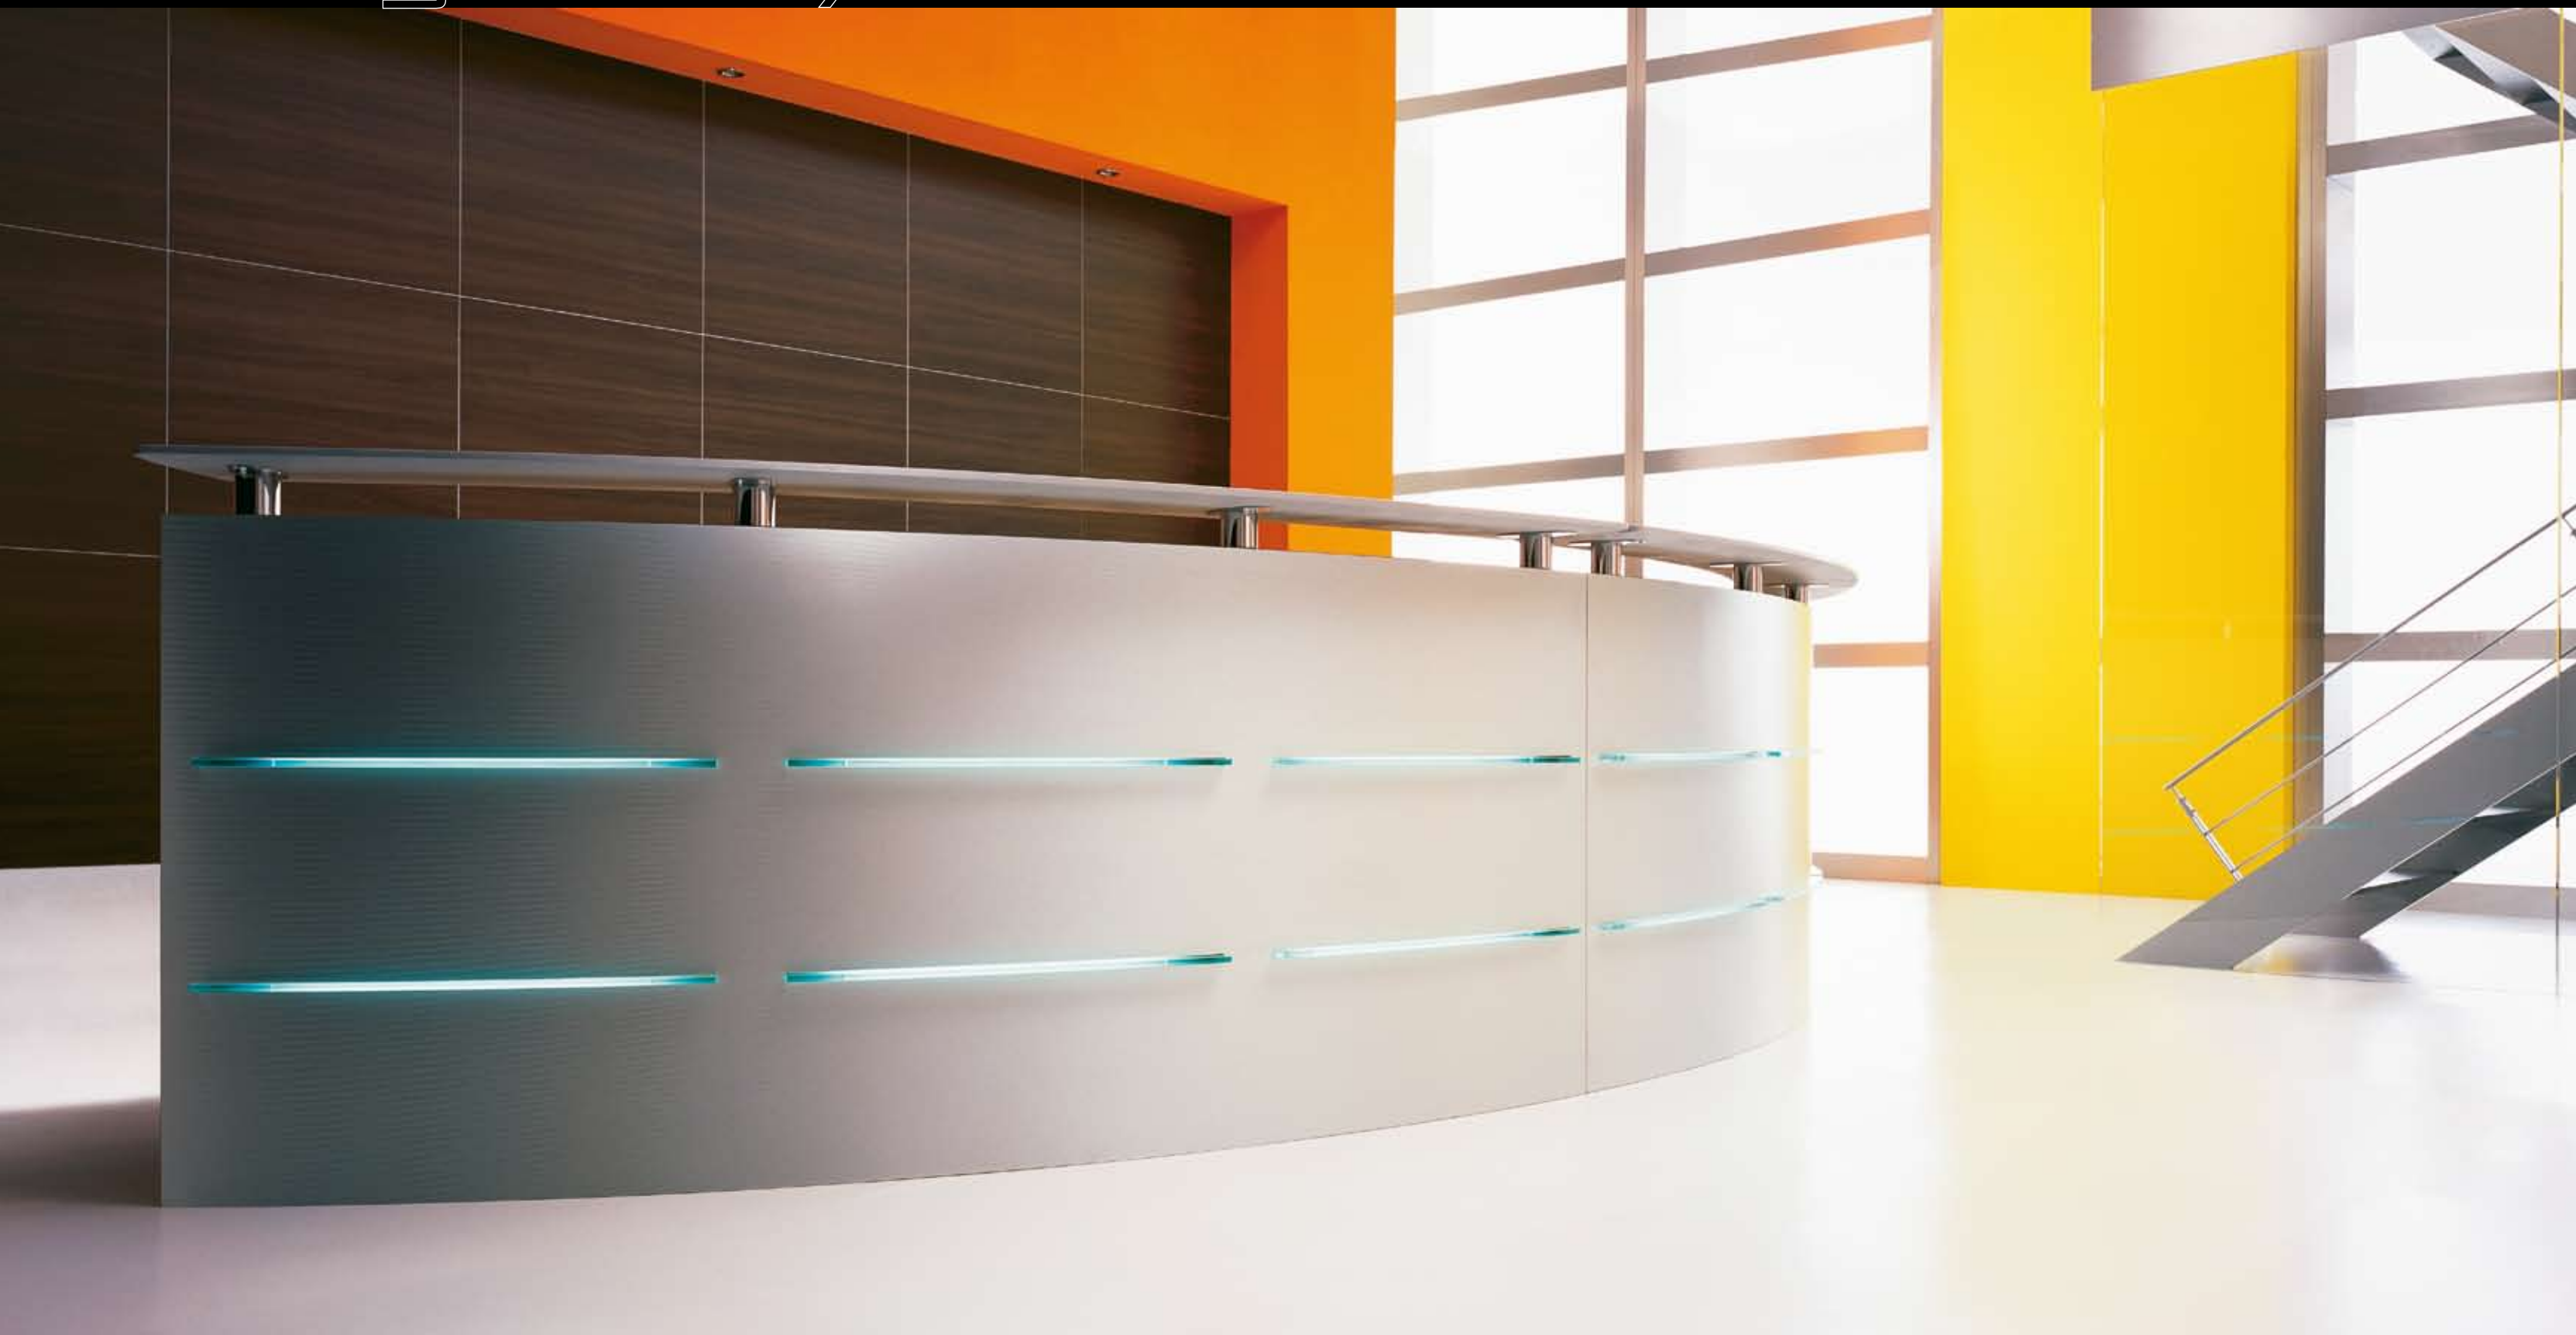

AUTHENTIC

|| eMeL style

|| imagined by maro

DESIGN PER SIN

|| developed by maro

NEW  
world  
ON  
the  
reception

|| variety of the reception

VIGNETTES