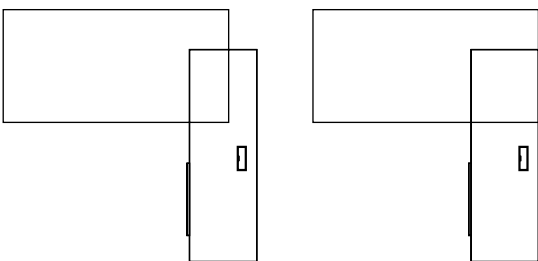

# MITO

The cabinet can be arranged in two positions.

**Mito** is a new executive furniture series composed of the elements that create representative and functional workplaces. The structure pattern is available in two finishes - light and dark sycamore. Combined with white and black elements, it perfectly emphasizes on prestige and elegance as well as individualism. **Mito** looks supremely in small and large rooms. According to the individual taste, the desk can be supplied with a side cupboard. This managerial furniture set ensures that all necessary things are easily accessible.