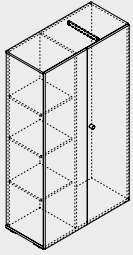

**112**  
DARK SYCAMORE

**111**  
LIGHT SYCAMORE

WHITE HPL

BLACK HPL

STORAGES AND CUPBOARDS

**MIT5**  
1887 | 572 | 690  
74 3/8" | 22 1/2" | 27 1/4"

**MIT6**  
1500 | 572 | 652  
59 1/8" | 22 1/2" | 25 3/4"

**SLD12**  
416 | 600 | 587  
16 3/8" | 23 5/8" | 23 1/8"

**SLD13HT**  
416 | 600 | 587  
16 3/8" | 23 5/8" | 23 1/8"

**MIT12**  
1200 | 600 | 740  
47 1/4" | 23 5/8" | 29 1/8"

**MIT7**  
1400 | 422 | 1280  
55 1/8" | 16 5/8" | 50 1/2"

**MIT18**  
1400 | 422 | 879  
55 1/8" | 16 5/8" | 34 5/8"

**MIT8**  
916 | 418 | 1661  
36 1/8" | 16 1/2" | 65 1/2"

**MIT15**  
916 | 418 | 1661  
36 1/8" | 16 1/2" | 65 1/2"

**MIT16**  
916 | 418 | 1661  
36 1/8" | 16 1/2" | 65 1/2"